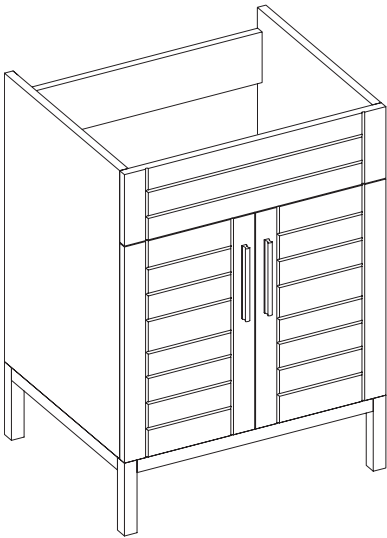

METROPOLITAN with Ceramic Sinks

VANITY - 21"

Code	Description	List Price
MT21WS	METROPOLITAN 21" FOR TRIBECA; WHITE, SATIN FRAME	$848.00
MT21WP	METROPOLITAN 21" FOR TRIBECA; WHITE, POLISHED FRAME	$848.00
MM21WS	METROPOLITAN 21" FOR MILANO; WHITE, SATIN FRAME	$848.00
MM21WP	METROPOLITAN 21" FOR MILANO; WHITE, POLISHED FRAME	$848.00

Ceramic Sinks: Cabinet depth varies and is about 1/2" less than the sink.

T21W1	TRIBECA 21" WHITE CERAMIC TOP 1 HOLE	$476.00
T21W8	TRIBECA 21" WHITE CERAMIC TOP 8"	$476.00
M21W1	MILANO 21" WHITE CERAMIC TOP 1 HOLE	$398.00