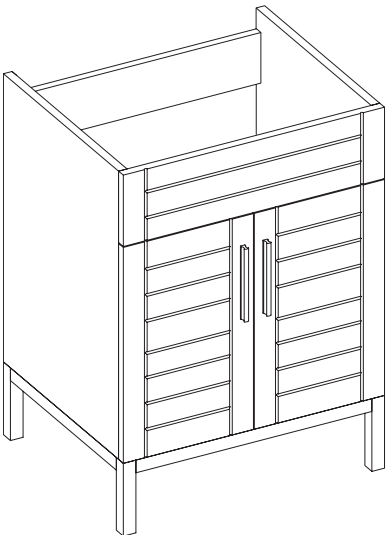

Ceramic Sinks: Cabinet depth varies and is about 1/2" less than the sink.

T21W1	TRIBECA 21" WHITE CERAMIC TOP 1 HOLE	\$476.00
T21W8	TRIBECA 21" WHITE CERAMIC TOP 8"	\$476.00
M21W1	MILANO 21" WHITE CERAMIC TOP 1 HOLE	\$398.00

TOTAL HEIGHT for Vanity & Sink:.....w/ **TRIBECA** - 34½".....w/ **MILANO** - 35½"

VANITY - 24"

MT24WS	METROPOLITAN 24" FOR TRIBECA; WHITE, SATIN FRAME	\$892.00
MT24WP	METROPOLITAN 24" FOR TRIBECA; WHITE, POLISHED FRAME	\$892.00
MK24WS	METROPOLITAN 24" FOR KIRA; WHITE, SATIN FRAME	\$892.00
MK24WP	METROPOLITAN 24" FOR KIRA; WHITE, POLISHED FRAME	\$892.00
MV24WS	METROPOLITAN 24" FOR VILLA; WHITE, SATIN FRAME	\$892.00
MV24WP	METROPOLITAN 24" FOR VILLA; WHITE, POLISHED FRAME	\$892.00