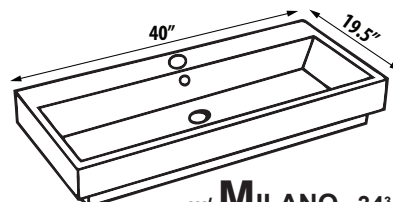

TOTAL HEIGHT for Vanity & Sink:.....w/ **MILANO** - 34³/₄"