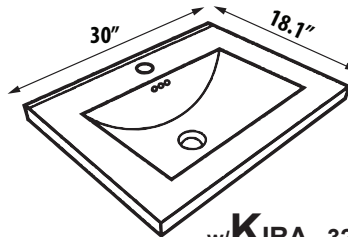

TOTAL HEIGHT for Vanity & Sink:.....w/ **KIRA** - 32¹/₈" .....w/ **MILANO** - 34³/₄"