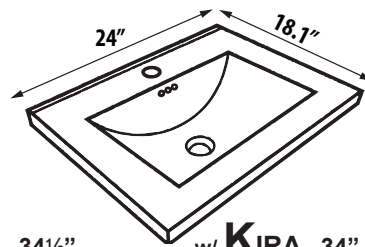

TOTAL HEIGHT for Vanity & Sink:.....w/ **TRIBECA** - 34½".....w/ **MILANO** - 35½"

VANITY - 24"

MT24WS	METROPOLITAN 24" FOR TRIBECA; WHITE, SATIN FRAME	\$892.00
MT24WP	METROPOLITAN 24" FOR TRIBECA; WHITE, POLISHED FRAME	\$892.00
MK24WS	METROPOLITAN 24" FOR KIRA; WHITE, SATIN FRAME	\$892.00
MK24WP	METROPOLITAN 24" FOR KIRA; WHITE, POLISHED FRAME	\$892.00
MV24WS	METROPOLITAN 24" FOR VILLA; WHITE, SATIN FRAME	\$892.00
MV24WP	METROPOLITAN 24" FOR VILLA; WHITE, POLISHED FRAME	\$892.00

TOTAL HEIGHT for Vanity & Sink:.....w/ **TRIBECA** - 34½".....w/ **KIRA** - 34".....w/ **VILLA** - 36"

CONTEMPORARY

METROPOLITAN with Ceramic Sinks

VANITY - 30"

Shown With Drawers On Right-R
Also Available With Drawers On Left-L