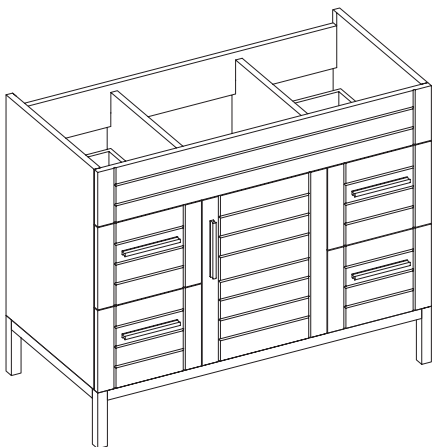

VANITY - 40"

MM40WS	METROPOLITAN 40" FOR MILANO; WHITE, SATIN FRAME	$1,420.00
MM40WP	METROPOLITAN 40" FOR MILANO; WHITE, POLISHED FRAME	$1,420.00

Upgrade for vanity above: Prices above include our standard drawer box and self-closing slides.

For PREMIUM BLUM hardware (metal box and soft-closing slides) choose code below.

BLUM	BLUM DRAWER HARDWARE (PER DRAWER)	$110.00

Ceramic Sinks: Cabinet depth is about 1/2" less than the sink.

M40W1	MILANO 40" WHITE CERAMIC TOP 1 HOLE	$986.00