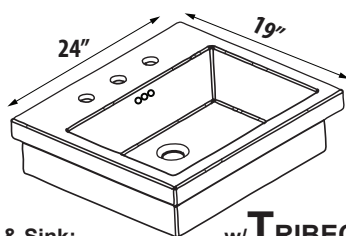

TOTAL HEIGHT for Vanity & Sink:.....w/ **TRIBECA** - 34½".....w/ **MILANO** - 35½"

VANITY - 24"

MT24WS	METROPOLITAN 24" FOR TRIBECA; WHITE, SATIN FRAME	\$892.00
MT24WP	METROPOLITAN 24" FOR TRIBECA; WHITE, POLISHED FRAME	\$892.00
MK24WS	METROPOLITAN 24" FOR KIRA; WHITE, SATIN FRAME	\$892.00
MK24WP	METROPOLITAN 24" FOR KIRA; WHITE, POLISHED FRAME	\$892.00
MV24WS	METROPOLITAN 24" FOR VILLA; WHITE, SATIN FRAME	\$892.00
MV24WP	METROPOLITAN 24" FOR VILLA; WHITE, POLISHED FRAME	\$892.00

Ceramic Sinks: Cabinet depth varies and is about 1/2" less than the sink.

T24W1	TRIBECA 24" WHITE CERAMIC TOP 1 HOLE	\$528.00
T24W8	TRIBECA 24" WHITE CERAMIC TOP 8"	\$528.00
K24W1	KIRA 24" WHITE CERAMIC TOP 1 HOLE	\$436.00
K24W8	KIRA 24" WHITE CERAMIC TOP 8"	\$436.00
V24W4	VILLA 24" WHITE CERAMIC TOP 4"	\$324.00

TOTAL HEIGHT for Vanity & Sink:.....w/ **TRIBECA** - 34½".....w/ **KIRA** - 34".....w/ **VILLA** - 36"

CONTEMPORARY

METROPOLITAN with Ceramic Sinks

VANITY - 30"

Shown With Drawers On Right-R
Also Available With Drawers On Left-L