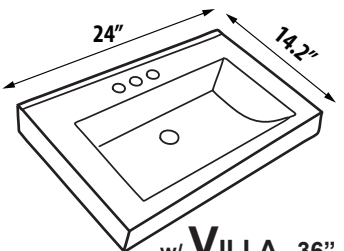

TOTAL HEIGHT for Vanity & Sink:.....w/ **TRIBECA** - 34½".....w/ **MILANO** - 35½"

VANITY - 24"

MT24WS	METROPOLITAN 24" FOR TRIBECA; WHITE, SATIN FRAME	\$892.00
MT24WP	METROPOLITAN 24" FOR TRIBECA; WHITE, POLISHED FRAME	\$892.00
MK24WS	METROPOLITAN 24" FOR KIRA; WHITE, SATIN FRAME	\$892.00
MK24WP	METROPOLITAN 24" FOR KIRA; WHITE, POLISHED FRAME	\$892.00
MV24WS	METROPOLITAN 24" FOR VILLA; WHITE, SATIN FRAME	\$892.00
MV24WP	METROPOLITAN 24" FOR VILLA; WHITE, POLISHED FRAME	\$892.00

Ceramic Sinks: Cabinet depth varies and is about 1/2" less than the sink.

T24W1	TRIBECA 24" WHITE CERAMIC TOP 1 HOLE	\$528.00
T24W8	TRIBECA 24" WHITE CERAMIC TOP 8"	\$528.00
K24W1	KIRA 24" WHITE CERAMIC TOP 1 HOLE	\$436.00
K24W8	KIRA 24" WHITE CERAMIC TOP 8"	\$436.00
V24W4	VILLA 24" WHITE CERAMIC TOP 4"	\$324.00

TOTAL HEIGHT for Vanity & Sink:.....w/ **TRIBECA** - 34½".....w/ **KIRA** - 34".....w/ **VILLA** - 36"

CONTEMPORARY

METROPOLITAN with Ceramic Sinks

VANITY - 30"

Shown With Drawers On Right-R
Also Available With Drawers On Left-L