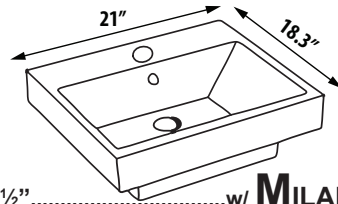

Ceramic Sinks: Cabinet depth varies and is about 1/2" less than the sink.

T21W1	TRIBECA 21" WHITE CERAMIC TOP 1 HOLE	\$476.00
T21W8	TRIBECA 21" WHITE CERAMIC TOP 8"	\$476.00
M21W1	MILANO 21" WHITE CERAMIC TOP 1 HOLE	\$398.00

TOTAL HEIGHT for Vanity & Sink:.....w/ **TRIBECA** - 34½".....w/ **MILANO** - 35½"

VANITY - 24"

MT24WS	METROPOLITAN 24" FOR TRIBECA; WHITE, SATIN FRAME	\$892.00
MT24WP	METROPOLITAN 24" FOR TRIBECA; WHITE, POLISHED FRAME	\$892.00
MK24WS	METROPOLITAN 24" FOR KIRA; WHITE, SATIN FRAME	\$892.00
MK24WP	METROPOLITAN 24" FOR KIRA; WHITE, POLISHED FRAME	\$892.00
MV24WS	METROPOLITAN 24" FOR VILLA; WHITE, SATIN FRAME	\$892.00
MV24WP	METROPOLITAN 24" FOR VILLA; WHITE, POLISHED FRAME	\$892.00