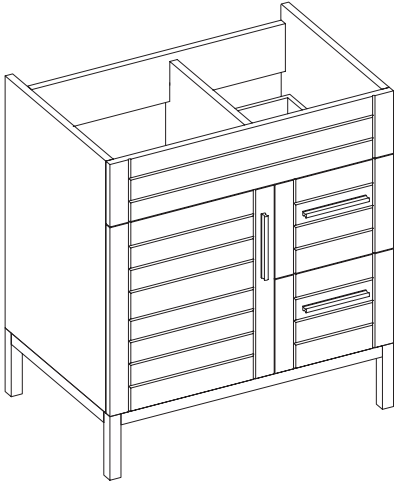

METROPOLITAN with Ceramic Sinks

VANITY - 30"

Shown With Drawers On Right-R
Also Available With Drawers On Left-L

Code	Description	List Price
MK30WS- R	METROPOLITAN 30" FOR KIRA; WHITE, SATIN FRAME, RH	$1,200.00
MK30WP- R	METROPOLITAN 30" FOR KIRA; WHITE, POLISHED FRAME, RH	$1,200.00
MK30WS- L	METROPOLITAN 30" FOR KIRA; WHITE, SATIN FRAME, LH	$1,200.00
MK30WP- L	METROPOLITAN 30" FOR KIRA; WHITE, POLISHED FRAME, LH	$1,200.00
MM30WS- R	METROPOLITAN 30" FOR MILANO; WHITE, SATIN FRAME, RH	$1,200.00
MM30WP- R	METROPOLITAN 30" FOR MILANO; WHITE, POLISHED FRAME, RH	$1,200.00
MM30WS- L	METROPOLITAN 30" FOR MILANO; WHITE, SATIN FRAME, LH	$1,200.00
MM30WP- L	METROPOLITAN 30" FOR MILANO; WHITE, POLISHED FRAME, LH	$1,200.00

Upgrade for vanity above: Prices above include our standard drawer box and self-closing slides.

For PREMIUM BLUM hardware (metal box and soft-closing slides) choose code below.

BLUM	BLUM DRAWER HARDWARE (PER DRAWER)	$110.00

Ceramic Sinks: Cabinet depth varies and is about 1/2" less than the sink.

K30W1	KIRA 30" WHITE CERAMIC TOP 1 HOLE	$612.00
K30W8	KIRA 30" WHITE CERAMIC TOP 8"	$612.00
M31W1	MILANO 31" WHITE CERAMIC TOP 1 HOLE	$724.00