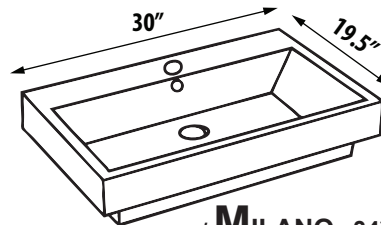

TOTAL HEIGHT for Vanity & Sink:.....w/ **KIRA** - 32¹/₈" .....w/ **MILANO** - 34³/₄"