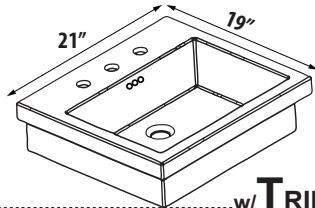

Ceramic Sinks: Cabinet depth varies and is about 1/2" less than the sink.

T21W1	TRIBECA 21" WHITE CERAMIC TOP 1 HOLE	\$476.00
T21W8	TRIBECA 21" WHITE CERAMIC TOP 8"	\$476.00
M21W1	MILANO 21" WHITE CERAMIC TOP 1 HOLE	\$398.00

TOTAL HEIGHT for Vanity & Sink:.....w/ **TRIBECA** - 34½".....w/ **MILANO** - 35½"

VANITY - 24"

MT24WS	METROPOLITAN 24" FOR TRIBECA; WHITE, SATIN FRAME	\$892.00
MT24WP	METROPOLITAN 24" FOR TRIBECA; WHITE, POLISHED FRAME	\$892.00
MK24WS	METROPOLITAN 24" FOR KIRA; WHITE, SATIN FRAME	\$892.00
MK24WP	METROPOLITAN 24" FOR KIRA; WHITE, POLISHED FRAME	\$892.00
MV24WS	METROPOLITAN 24" FOR VILLA; WHITE, SATIN FRAME	\$892.00
MV24WP	METROPOLITAN 24" FOR VILLA; WHITE, POLISHED FRAME	\$892.00